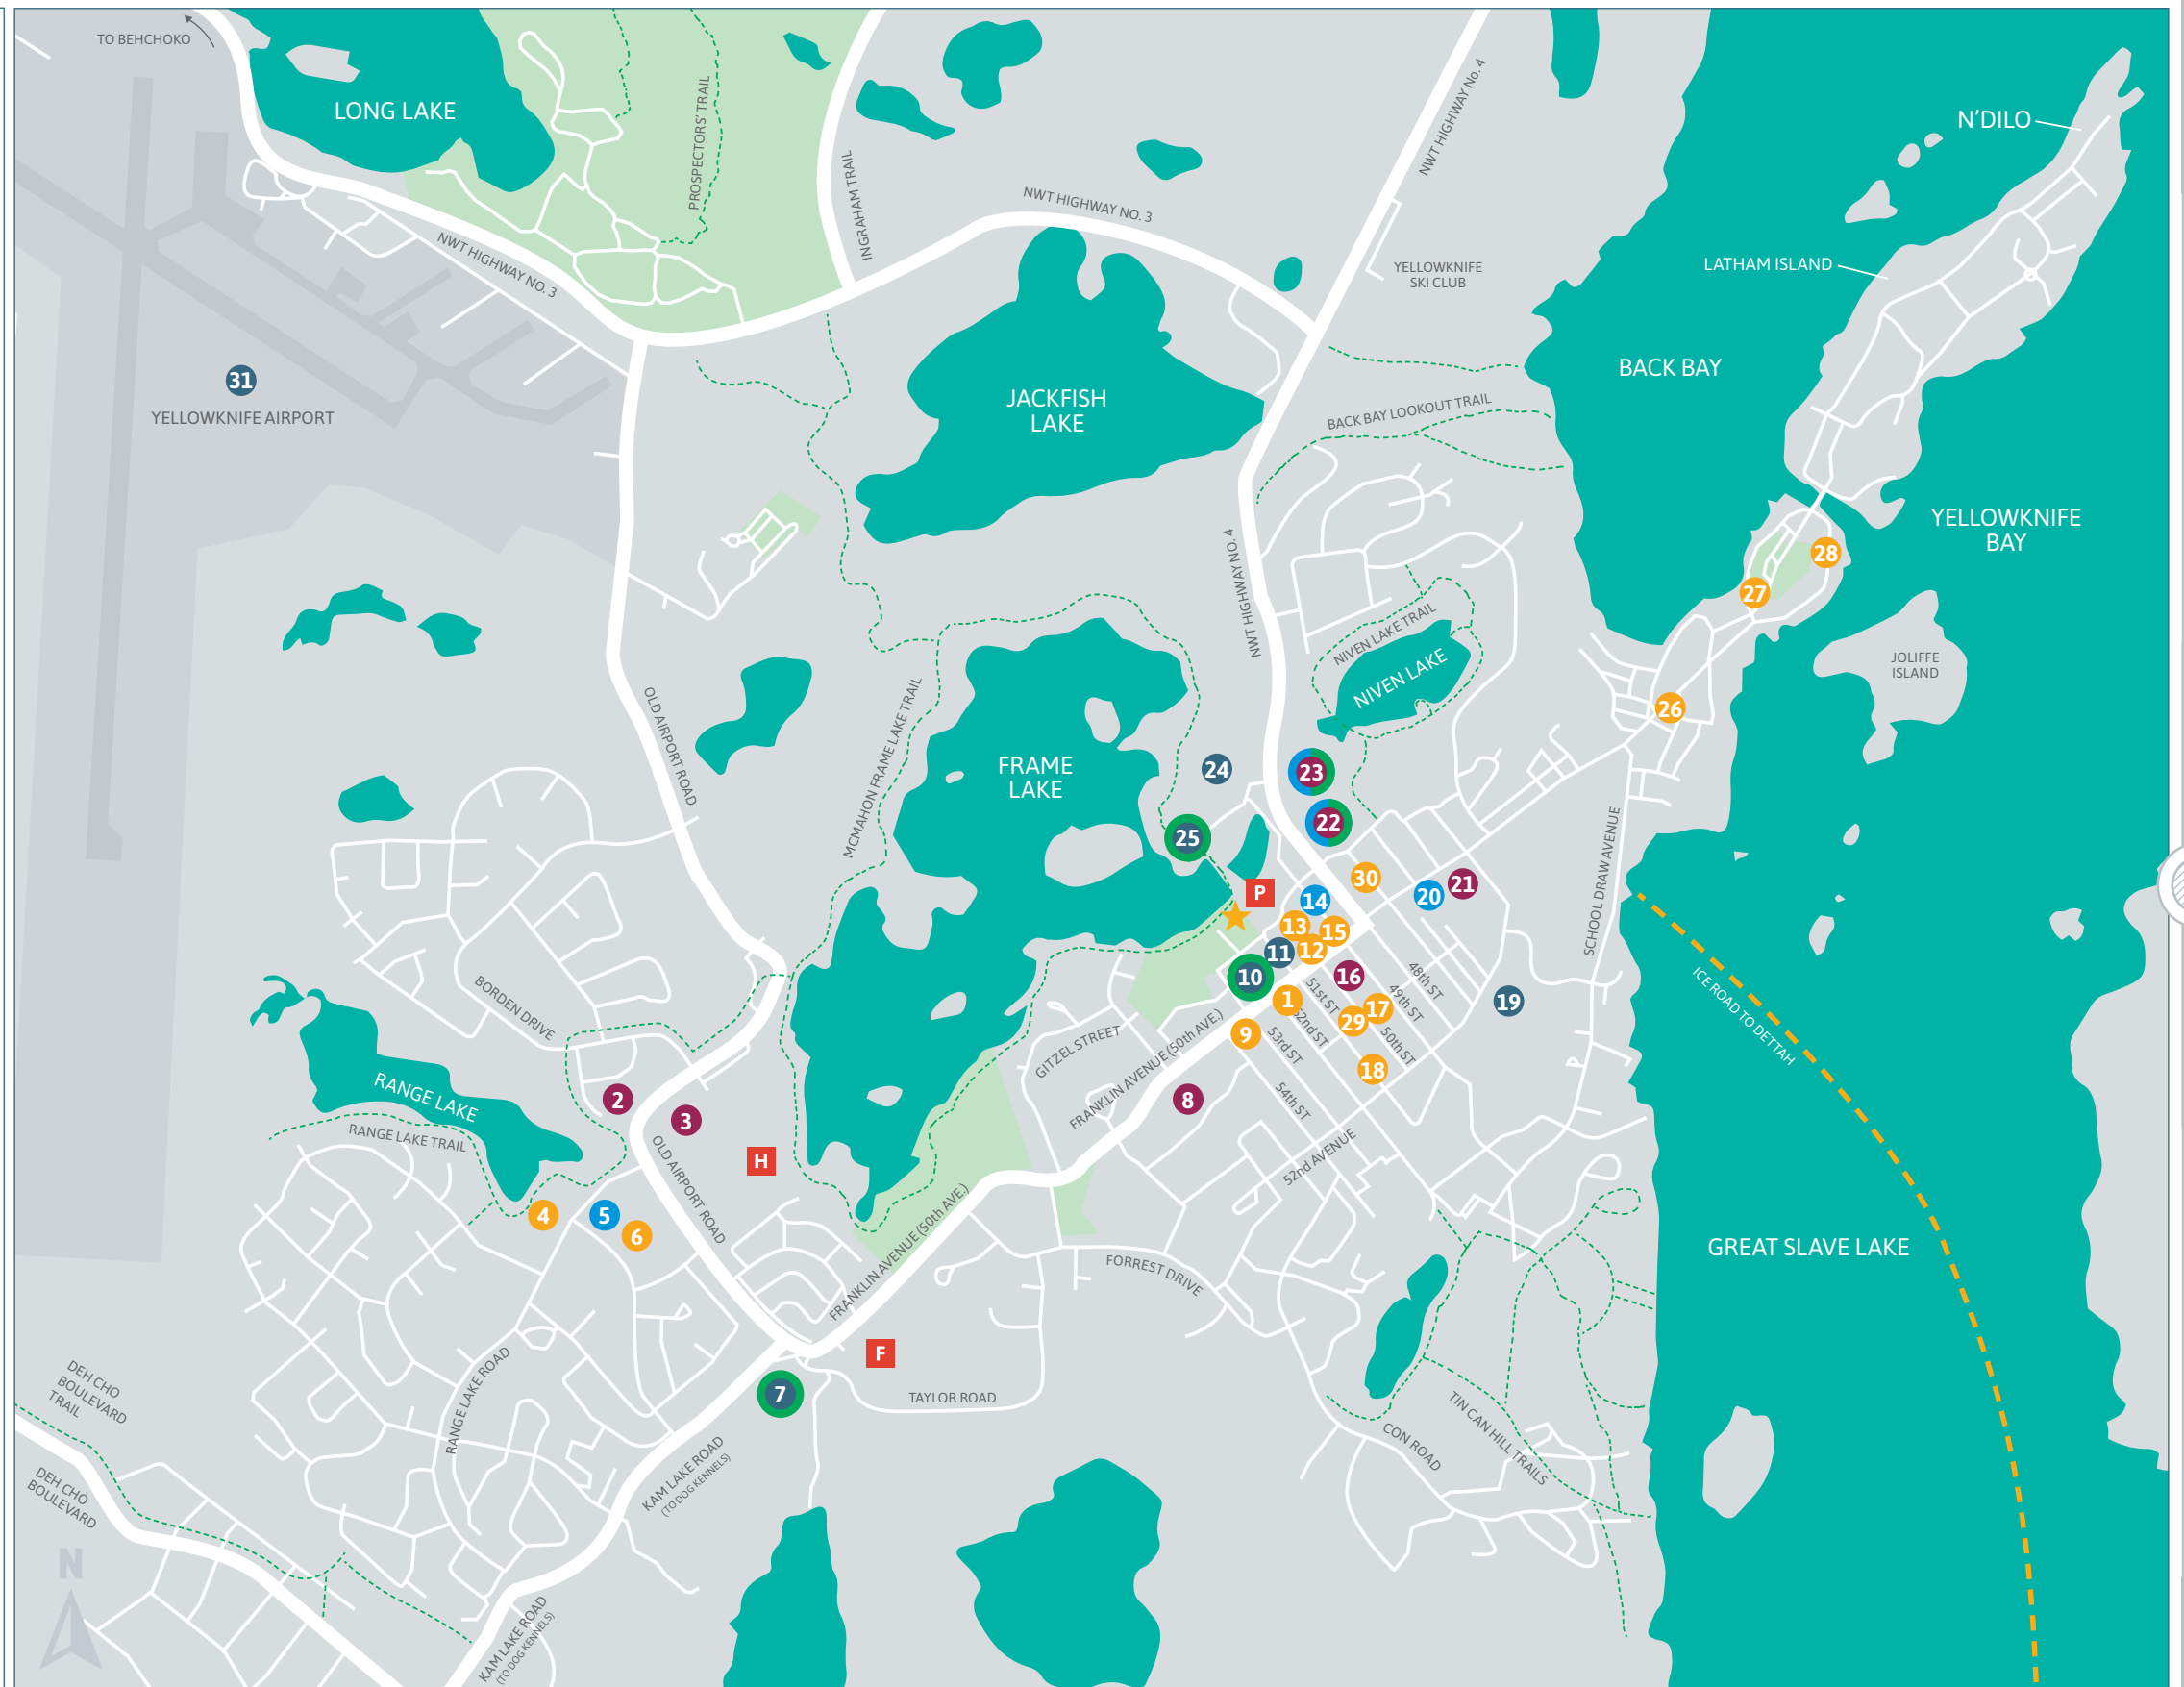

## YELLOWKNIFE MAP LEGEND

- H Stanton Territorial Hospital
- F Fire Department
- P Police
- Park
- Water
- - - Walking/Hiking Trail
- - - Ice Road
- ★ City Hall/Visitor Information

### AMENITIES

- Conference Venues
- Hotels
- Pubs/Lounges
- Restaurants
- Other Amenities

- 1 Javaroma
- 2 Super 8 Motel
- 3 Stanton Suites Hotel
- 4 Copperhouse
- 5 Sam's Monkey Tree Pub
- 6 Stake
- 7 Ed Jeske Arena, Multiplex
- 8 Capital Suites
- 9 Sushi Cafe
- 10 Capitol Theatre
- 11 NWT and Nunavut Chamber of Mines
- 12 Sushi North
- 13 Taste of Saigon
- 14 Black Knight Pub
- 15 Savannah's Family Restaurant
- 16 Quality Inn and Suites
- 17 Korea House
- 18 Thornton's Wine and Tapas Room
- 19 Northwest Territories Geological Survey
- 20 Coyote's Bistro on Franklin
- 21 Days Inn and Suites
- 22 Explorer Hotel (Trapline Lounge/ Trader's Grill)
- 23 Chateau Nova Yellowknife (Quarry Restaurant+Lounge)
- 24 Legislative Assembly
- 25 Prince of Wales Northern Heritage Centre
- 26 Woodyard Brewhouse and Eatery
- 27 Bullock's Bistro
- 28 Dancing Moose Cafe
- 29 Zehabesha Tradition Ethiopian
- 30 Elke's Table
- 31 Yellowknife Airport

## HOTELS

- Capital Suites | <https://capitalsuites.ca/yellowknife>
- Chateau Nova Yellowknife | [www.novahotels.ca](http://www.novahotels.ca)
- Days Inn and Suites | [www.wyndhamhotels.com/en-ca/hotels/yellowknife-northwest-territories](http://www.wyndhamhotels.com/en-ca/hotels/yellowknife-northwest-territories)
- Explorer Hotel | [www.explorerhotel.ca](http://www.explorerhotel.ca)
- Quality Inn and Suites | [www.choicehotels.ca](http://www.choicehotels.ca)
- Stanton Suites Hotel | [www.stantonsuiteshotel.com](http://www.stantonsuiteshotel.com)
- Super 8 Motel | [www.wyndhamhotels.com/en-ca/super-8/yellowknife-northwest-territory/super-8-yellowknife/overview](http://www.wyndhamhotels.com/en-ca/super-8/yellowknife-northwest-territory/super-8-yellowknife/overview)